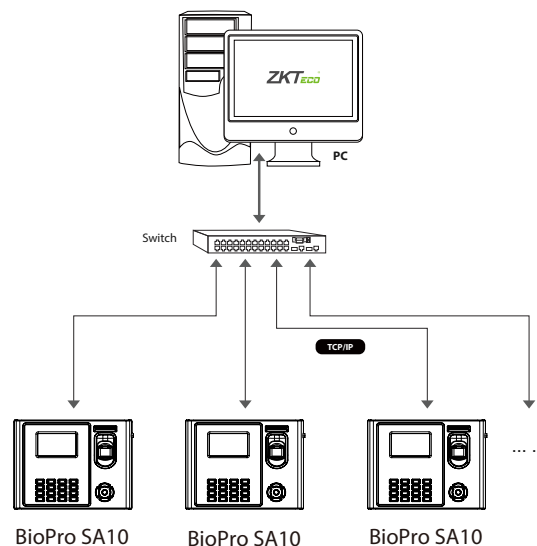

Configuration

Package List

ZKTeco Middle East
E-mail: zk_me@zkteco.com
www.zkteco.me

© Copyright 2016. ZKTeco Inc. ZKTeco Logo is a registered trademark of ZKTeco or a related company. All other product and company names mentioned are used for identification purposes only and may be the trademarks of their respective owners. All specifications are subject to change without notice. All rights reserved.