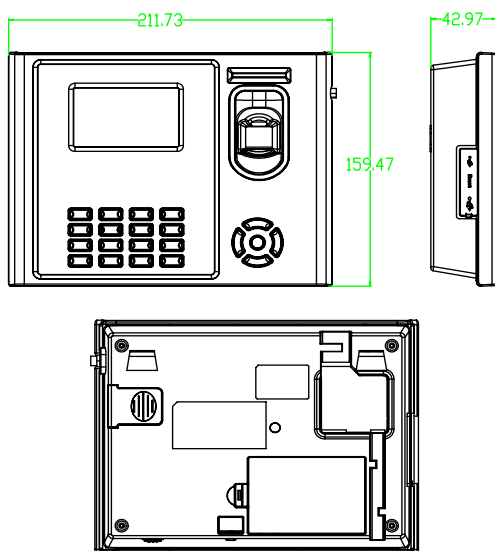

#### Access Control Interface:

- For Wiegand in and out, door lock connection, alarm and bell

## Dimensions